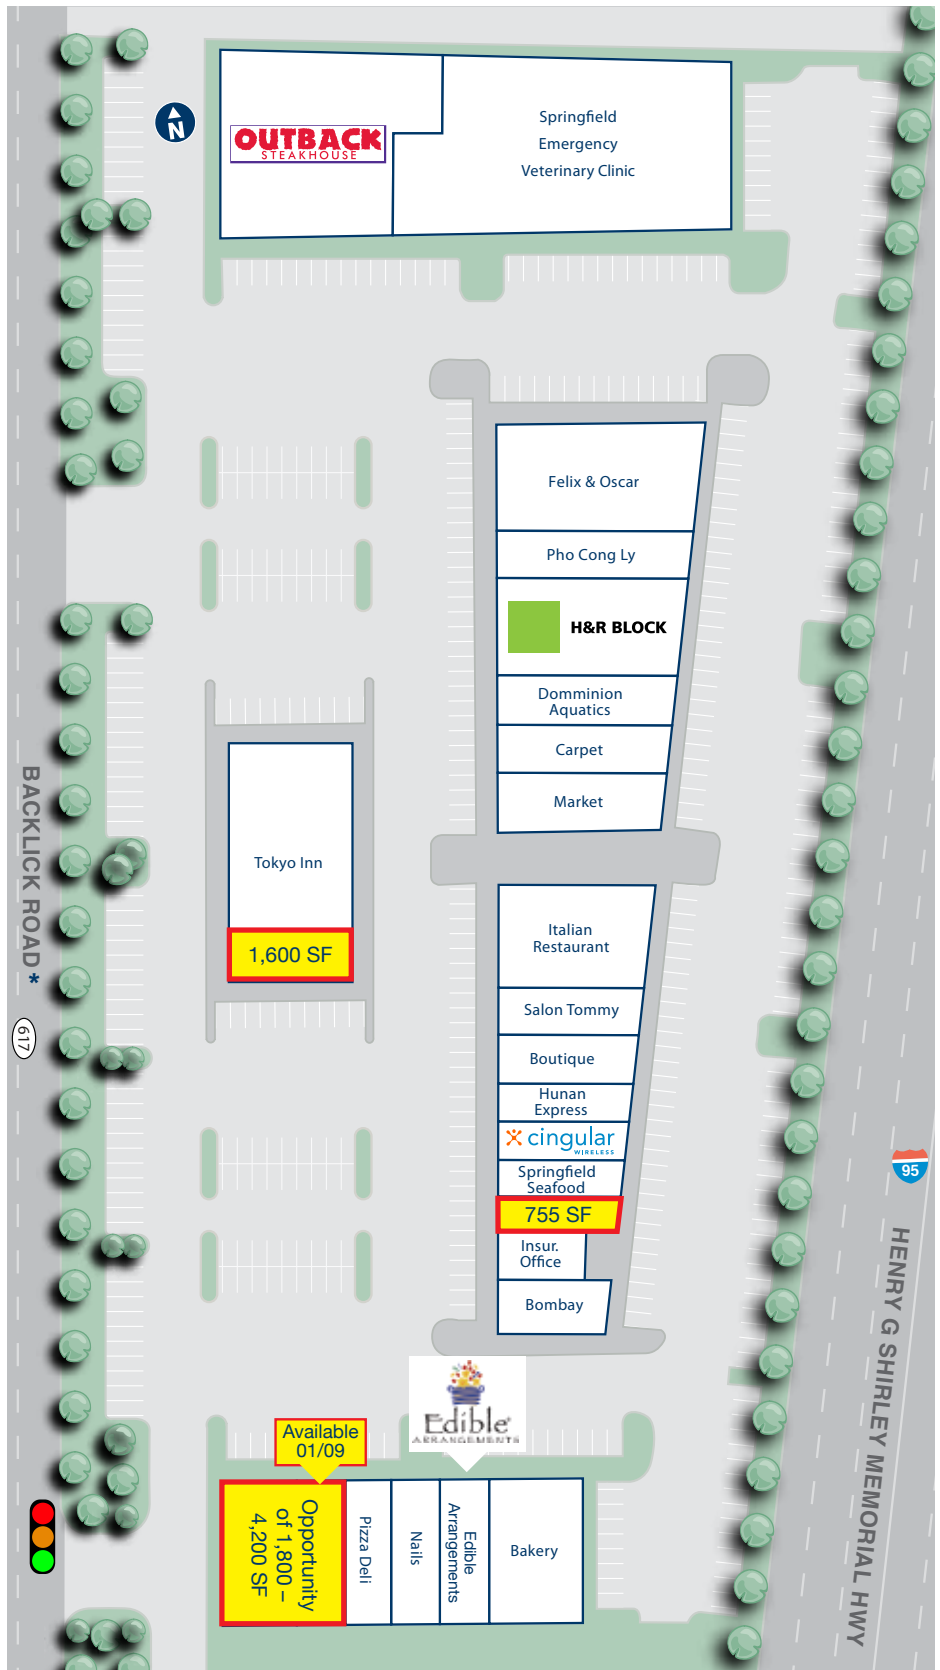

Site Plan

Space	SF
Outback	6,000
Springfield Emergency Vet	9,646
Felix and Oscar	3,745
Pho Cong Ly	1,624
H&R Block	3,010
Dominion Aquatic	1,490
Carpet	1,444
Market	1,708
Tokyo Inn	5,400
Italian Restaurant	2,768
Salon Tommy	1,200
Boutique	1,132
Hunan Express	817
Cingular	815
Springfield Seafood	785
Vacant	755
Insurance Office	743
Bombay	1,321
Bakery	2,374
Edible Arrangements	1,200
Nails	1,200
Pizza Deli	1,200
Vacant	1,200
Vacant	1,800

***45,000 CARS PER DAY
ON BACKLICK ROAD**

Available Retail Space 

Traffic Light Symbol 