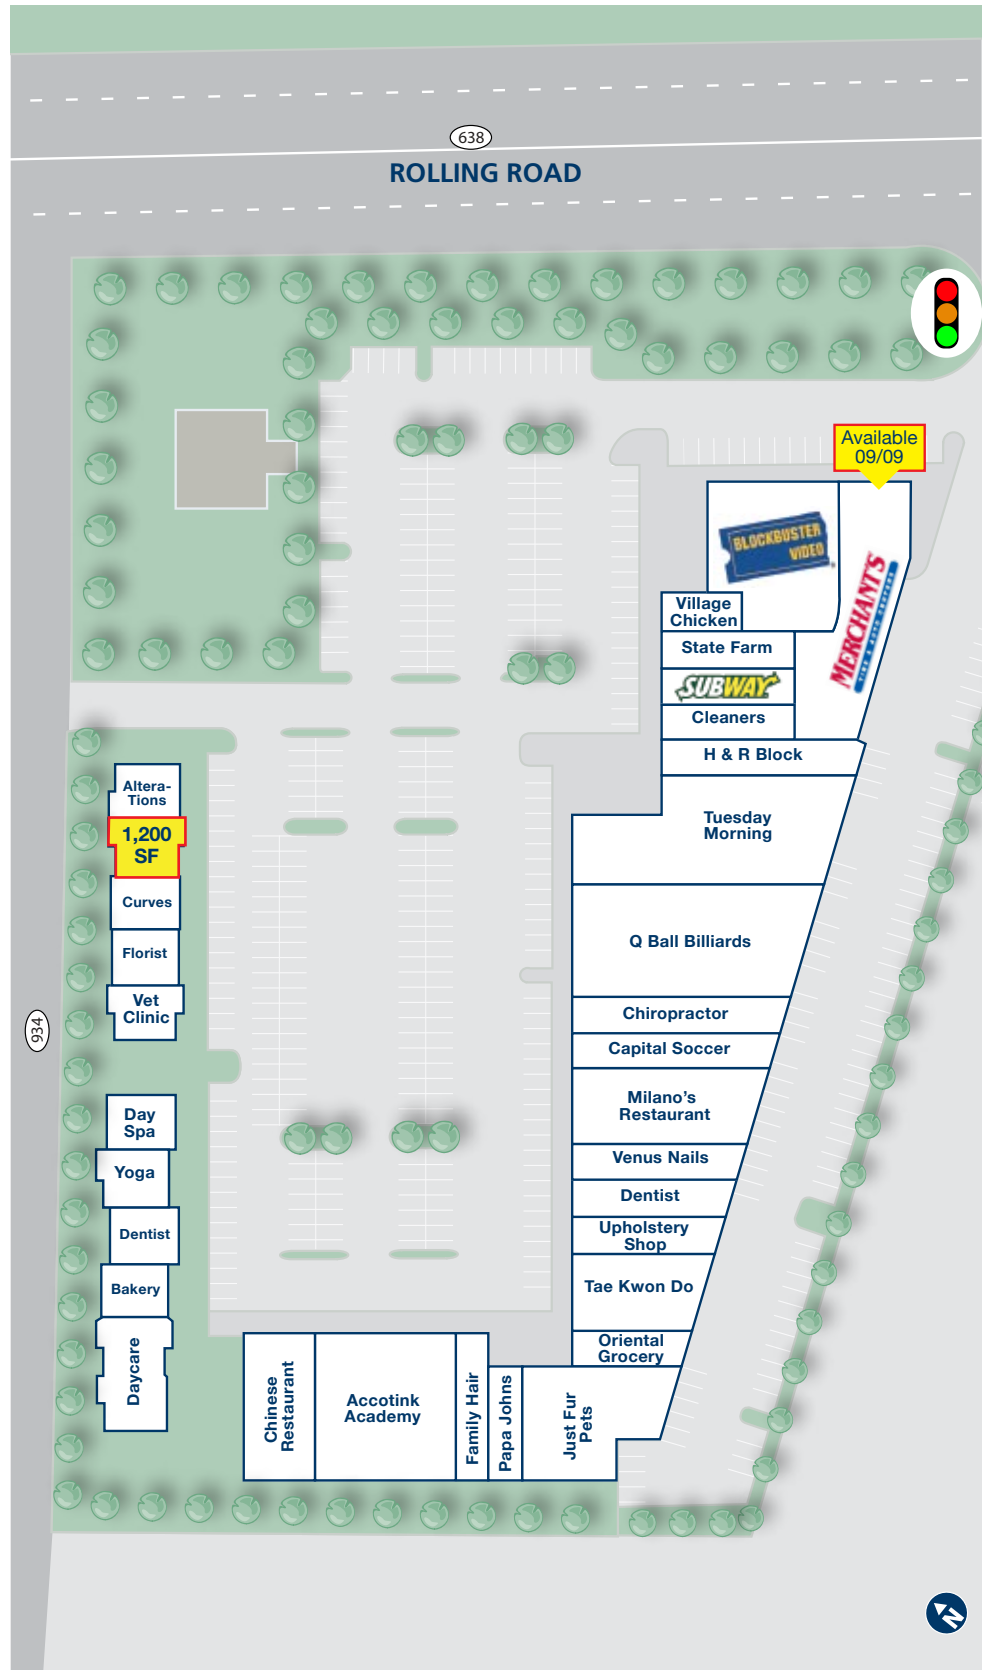

Site Plan

Space	SF
Blockbuster	5,900
Village Chicken	715
State Farm	1,500
Subway	1,500
Cleaners	1,500
Merchant's Tire	5,747
H&R Block	2,000
Tuesday Morning	8,140
Q - Ball Billiards	8,005
Chiropractor	2,460
Capital Soccer	2,320
Milano's Restaurant	4,260
Venus Nails	1,681
Dentist	2,119
Upholstery Shop	1,680
Tae Kwon Do	2,985
Oriental Grocery	1,340
Just Fur Pets	4,020
Curves	1,170
Family Hair	1,620
Accotink Academy	6,480
Chinese Restaurant	3,220
Daycare	2,400
Bakery	1,200
Dentist	1,200
Yoga	1,200
Day Spa	1,200
Vet Clinic	1,200
Florist	1,200
Curves	1,200
Alterations	1,200
Vacant	1,200
Alterations	1,200

Available Retail Space

Traffic Light Symbol